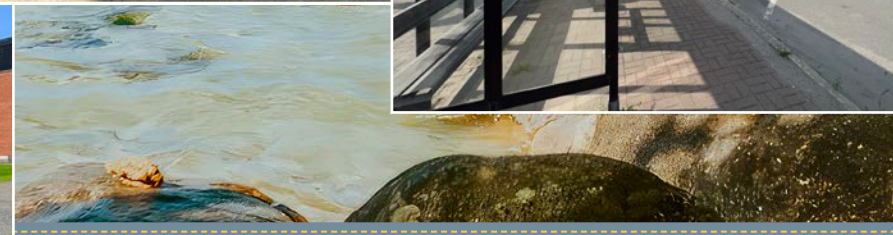

RCT TAKES YOUR MESSAGE WHEREVER PEOPLE LIVE, WORK AND PLAY THROUGHOUT OUR REGION.

Benefit from RCT's "Billboards on Wheels!"

- An ideal way to boost your brand's awareness.
- Messages that can't be turned off. A station that can't be changed.
- Reach every demographic in the region — men and women, young and old — regardless of income.
- Sponsorships target everyone within eyesight.
- Maximize exposure: RCT is on the move each and every day.

RCT offers exterior sponsorships on 6 vehicle types.

Choose from side panels, full back panels or full vehicle wraps for unbeatable impact and visibility.

See pages
4-10 for
complete
details.

9 ROUTES SERVING COMMUNITIES IN 4 VT COUNTIES

RCT touches every inch of the Northeast Kingdom & Lamoille County.

RCT offers routes along **PREMIER TOURISM CORRIDORS**

SHUTTLE ROUTES	SHOPPING ROUTES
— Jay-Lyn Shuttle / Express	- - - Morrisville Shopper
— The Highlander	- - - Johnson Shopper
— US 2 Commuter	- - - Greenleaf
— Rt 100 Commuter	
— Crown Connection	