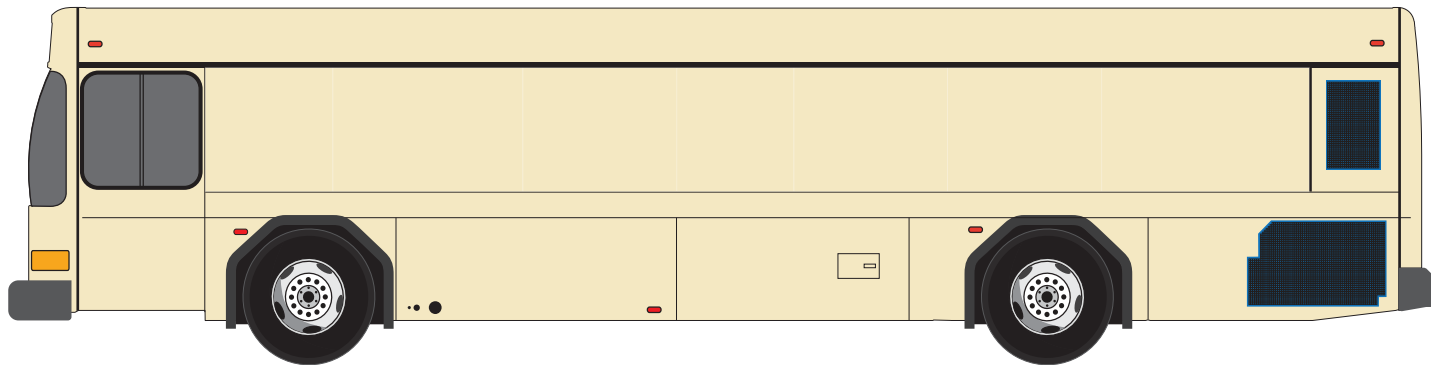

BUS

● Full Vehicle Wraps Only
$20,000/YEAR

**SOLD
OUT!**

Complete pricing on page 10.

Contact: Sponsorship@RideRCT.org or call 802-748-8170