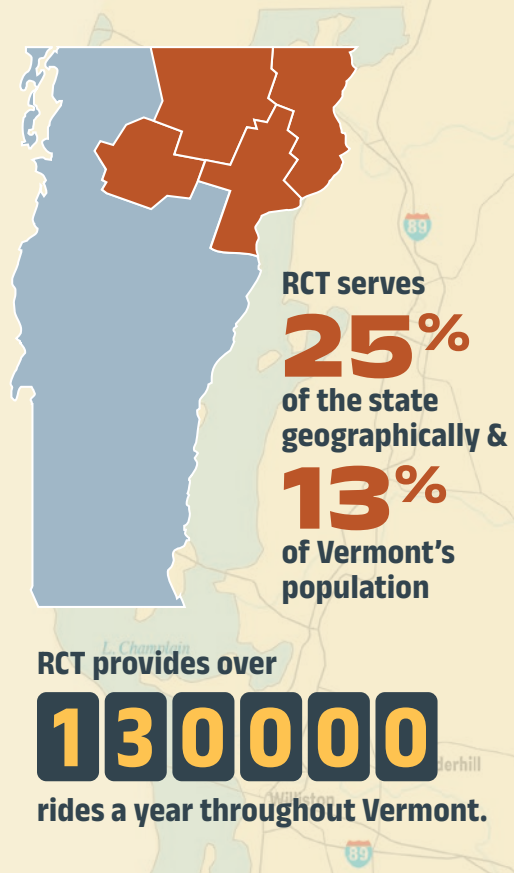

2023 MEDIA KIT

ALL EYES ON THE ROAD!

SUPPORT RCT AND PLACE YOUR MESSAGE FRONT AND CENTER IN VERMONT'S NORTHEAST KINGDOM AND LAMOILLE COUNTY.

Show your support for rural transportation!

RURAL COMMUNITY TRANSPORTATION
802-748-8170 • Sponsorship@RideRCT.org • RideRCT.org

RCT TAKES YOUR MESSAGE WHEREVER PEOPLE LIVE, WORK AND PLAY THROUGHOUT OUR REGION.

Benefit from RCT's "Billboards on Wheels!"

- An ideal way to boost your brand's awareness.
- Messages that can't be turned off. A station that can't be changed.
- Reach every demographic in the region — men and women, young and old — regardless of income.
- Sponsorships target everyone within eyesight.
- Maximize exposure: RCT is on the move each and every day.

RCT offers exterior sponsorships on 6 vehicle types.

Choose from side panels, full back panels or full vehicle wraps for unbeatable impact and visibility.

See pages
4-10 for
complete
details.

9 ROUTES SERVING COMMUNITIES IN 4 VT COUNTIES

RCT touches every inch of the Northeast Kingdom & Lamoille County.

RCT offers routes along **PREMIER TOURISM CORRIDORS**

SHUTTLE ROUTES	SHOPPING ROUTES
— Jay-Lyn Shuttle / Express	- - - Morrisville Shopper
— The Highlander	- - - Johnson Shopper
— US 2 Commuter	- - - Greenleaf
— Rt 100 Commuter	
— Crown Connection	