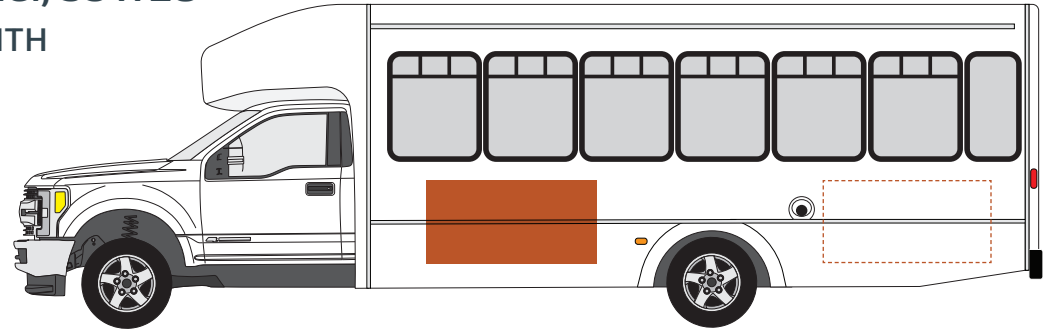

Complete pricing on page 10.

Contact:
Sponsorship@RideRCT.org
or call 802-748-8170

● Side Panel, 59 x 28
$200/MONTH

Note: Some models allow for two side panel messages.