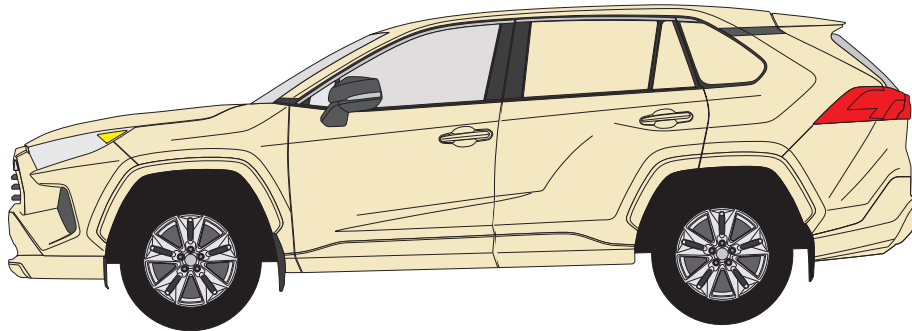

Contact:

Sponsorship@RideRCT.org

or call 802-748-8170

SEDAN/ SUV

Full Vehicle Wraps Only
\$10,000/YEAR

Complete pricing on page 10.

Contact: Sponsorship@RideRCT.org or call 802-748-8170

SPONSORSHIP OPPORTUNITIES WITH RURAL COMMUNITY TRANSPORTATION