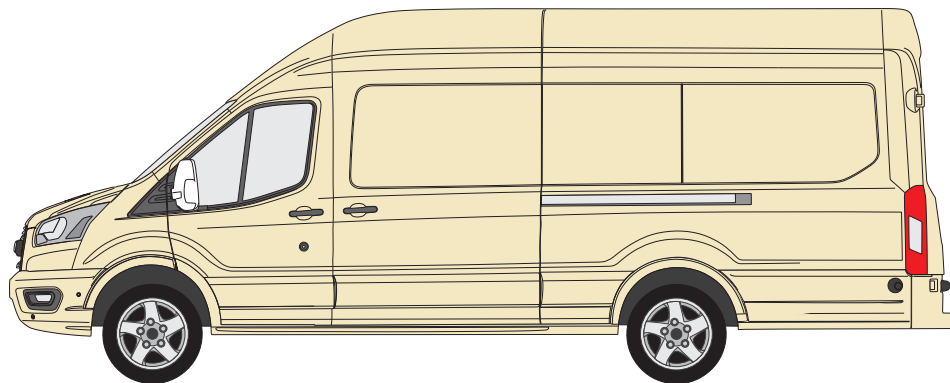

Contact:
Sponsorship@RideRCT.org
or call 802-748-8170

● Side Panel, 59 x 28
\$200/MONTH

Note: Some models allow for two side panel messages.

● Full Vehicle Wrap | \$15,000/YEAR

LARGE TRANSIT

● Full Vehicle Wraps Only
\$12,000/YEAR