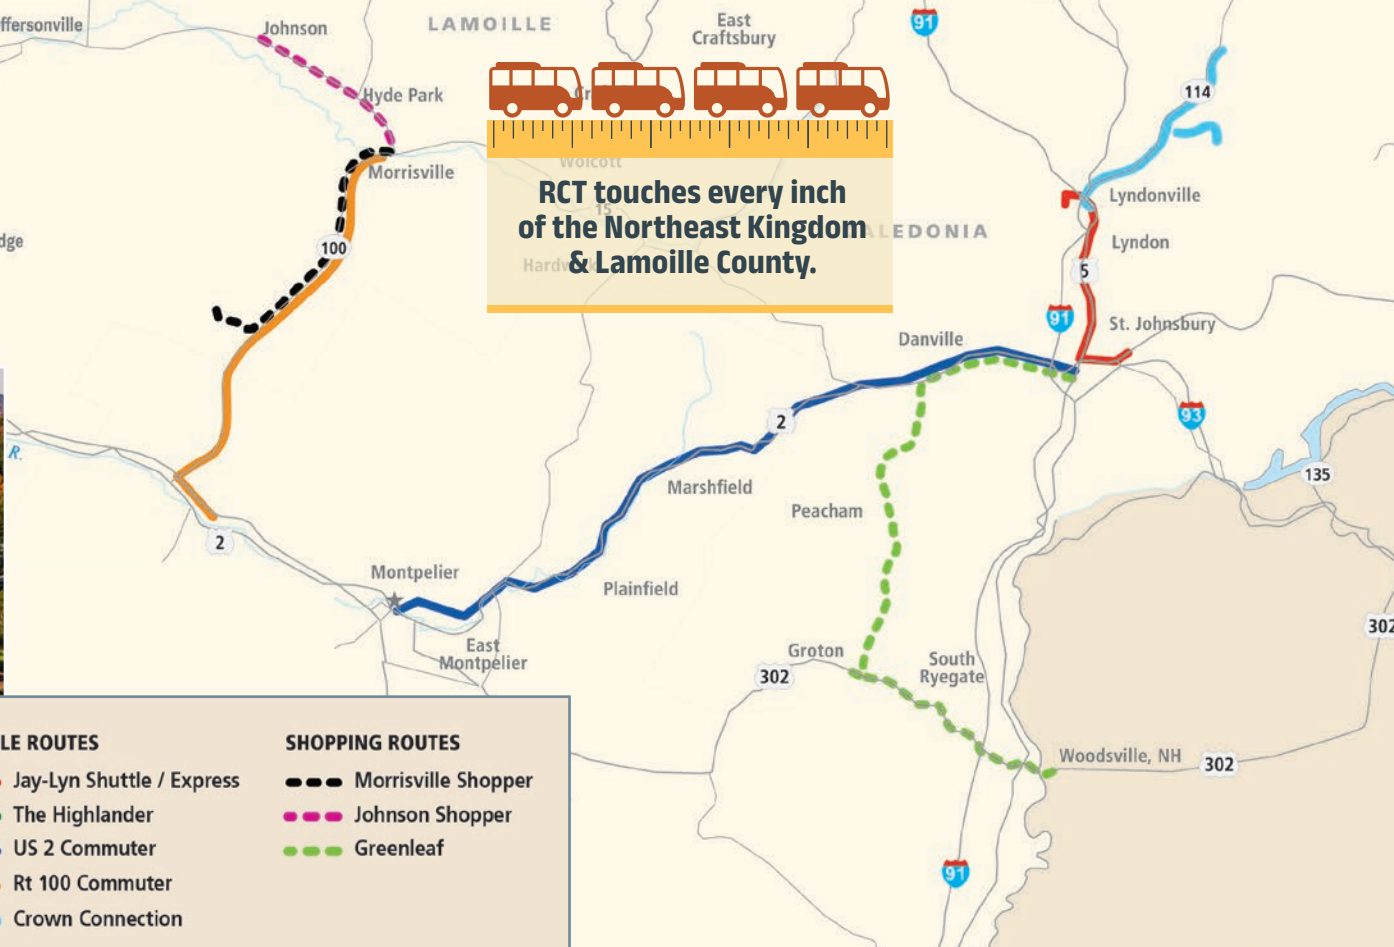

RCT TAKES YOUR MESSAGE WHEREVER PEOPLE LIVE, WORK AND PLAY THROUGHOUT OUR REGION.

Benefit from RCT's "Billboards on Wheels!"

- An ideal way to boost your brand's awareness.
- Messages that can't be turned off. A station that can't be changed.
- Reach every demographic in the region — men and women, young and old — regardless of income.
- Sponsorships target everyone within eyesight.
- Maximize exposure: RCT is on the move each and every day.

RCT offers exterior sponsorships on 6 vehicle types.

Choose from side panels, full back panels or full vehicle wraps for unbeatable impact and visibility.

See pages
4-10 for
complete
details.

9 ROUTES SERVING COMMUNITIES IN 4 VT COUNTIES

RCT touches every inch of the Northeast Kingdom & Lamoille County.

RCT offers routes along **PREMIER TOURISM CORRIDORS**

SHUTTLE ROUTES	SHOPPING ROUTES
— Jay-Lyn Shuttle / Express	- - - Morrisville Shopper
— The Highlander	- - - Johnson Shopper
— US 2 Commuter	- - - Greenleaf
— Rt 100 Commuter	
— Crown Connection	