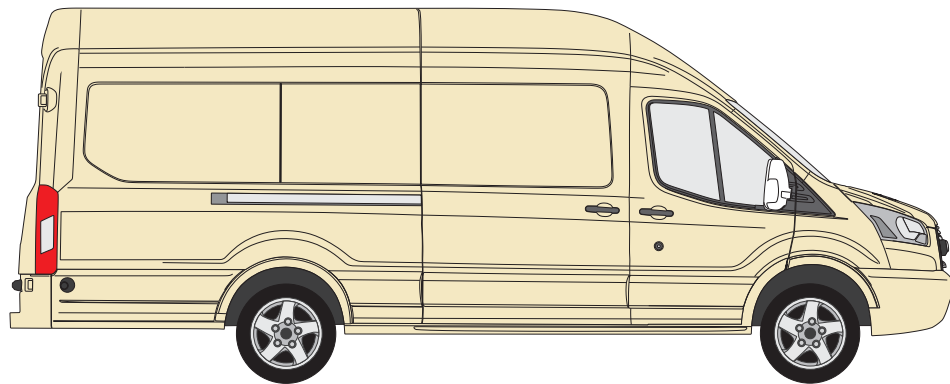

Contact:
Sponsorship@RideRCT.org
or call 802-748-8170

● Side Panel, 59 x 28
\$200/MONTH

Note: Some models allow for two side panel messages.

● Full Vehicle Wrap | \$15,000/YEAR

LARGE TRANSIT

● Full Vehicle Wraps Only
\$12,000/YEAR