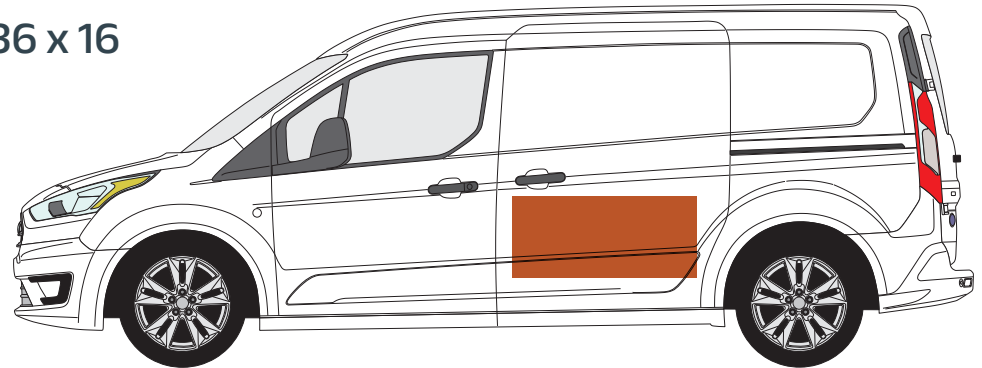

Complete pricing on page 10.

Contact: Sponsorship@RideRCT.org or call 802-748-8170

SMALL TRANSIT

● Full Back Panel
\$2,000/YEAR

● Side Panel, 36 x 16
\$100/MONTH

● Full Vehicle Wrap | \$10,000/YEAR

Complete pricing on page 10.