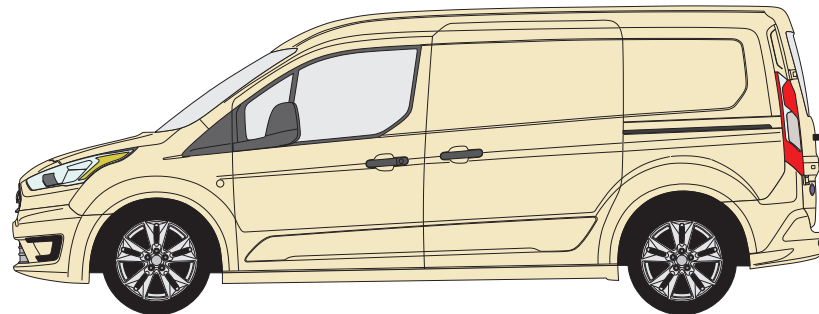

Complete pricing on page 10.

Contact: Sponsorship@RideRCT.org or call 802-748-8170

SMALL TRANSIT

● Full Back Panel
\$2,000/YEAR

● Side Panel, 36 x 16
\$100/MONTH

● Full Vehicle Wrap | \$10,000/YEAR

Complete pricing on page 10.